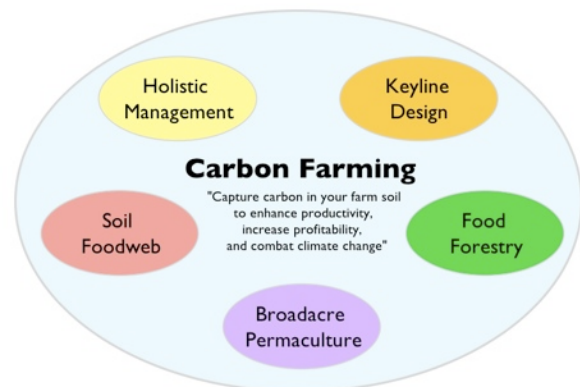

Carbon Farming Resources: Designers & Advisors

Watershed Resource Consultants - Ashfield, MA - wrcinashfield@yahoo.com - (413) 475-0864

Regenerative Design Group - Greenfield, MA - www.regenerativedesigngroup.com - (413) 325-7968

Keyline Vermont - Burlington, VT - www.keylinevermont.com

AppleSeed Permaculture LLC - Stone Ridge, NY - www.appleseedpermaculture.com